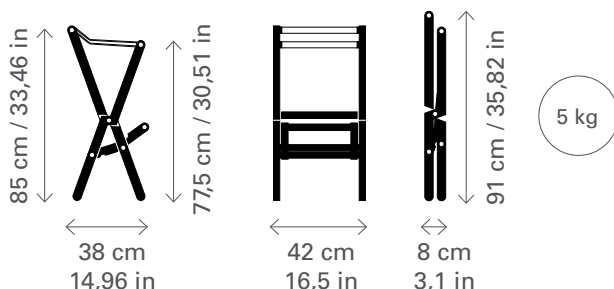

2nd RIS

bar stool / taburete alto / haut tabouret

Articulated structure of laminated phenolic birch plywood and cylindrical bars of beech wood. Treated with varnish for outdoor use. Joints of stainless steel screws. Seat made of fabric from a recovered sail.

MEASURES / MEDIDAS / DIMENSIONS

42 x 37 x 85 cm
16,5 x 15,4 x 33,46 in

STRUCTURE COLOR COLOR ESTRUCTURA COULEUR DE LA STRUCTURE

Natural

Black
Negro
Noir

FOLDING / PLEGABLE / PLIABLE

MATERIAL / MATÉRIEL

-Recovered sail / Vela recuperada / Voile récupérée.

BOX 2nd RIS STOOL

Product	Weight	Dimen. cm	Volume	Unit
2nd RIS	6	100x50x10	0,05m ³	1*

* More units on request / Más unidades según pedido / Plus d'unités sur demande

LIMITED EDITION

LIMITED EDITION BLACK EDITION LIMITEE EN NOIR