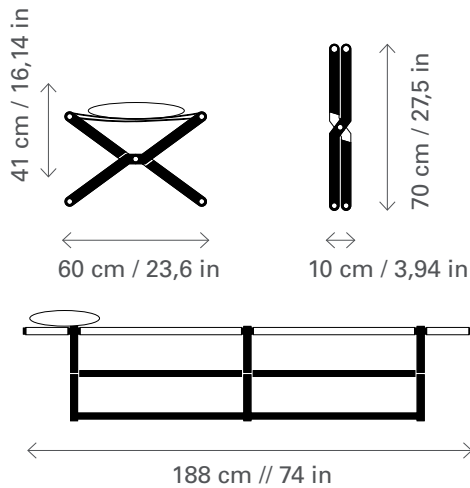

COY

daybed / tumbona / transat

Articulated structure of laminated phenolic birch plywood and cylindrical bars of beech wood. Treated with varnish for outdoor use. Joints of stainless steel screws. Seat made of fabric from a recovered sail.

MEASURES / MEDIDAS / DIMENSIONS

60 x 188 x 40 cm
23,6 x 74 x 15,7 in

STRUCTURE COLOR COLOR ESTRUCTURA COULEUR DE LA STRUCTURE

Natural

FOLDING / PEGABLE / PLIABLE

MATERIAL / MATÉRIEL

-Recovered sail / Vela recuperada / Voile récupérée.

BOX COY LOUNGER

Product	Weight	Dimen. cm	Volume	Unit
COY	14	200x80x14	0,224m ³	1*

* More units on request / Más unidades según pedido / Plus d'unités sur demande