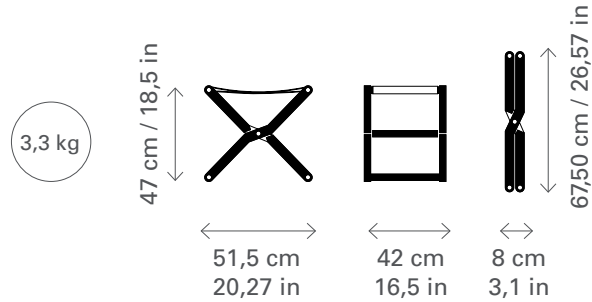

RIS

stool / taburete / tabouret

Articulated structure of laminated phenolic birch plywood and cylindrical bars of beech wood. Treated with varnish for outdoor use. Joints of stainless steel screws. Seat made of fabric from a recovered sail.

MEASURES / MEDIDAS / DIMENSIONS

51,5 x 42 x 47 cm
20,27 x 16,5 x 18,5 in

STRUCTURE COLOR COLOR ESTRUCTURA COULEUR DE LA STRUCTURE

Natural

Black
Negro
Noir

FOLDING / PLEGABLE / PLIABLE

MATERIAL / MATÉRIEL

-Recovered sail / Vela recuperada / Voile récupérée.